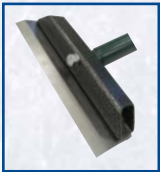

ICE SCRAPER

Razor edge for ice clean up.